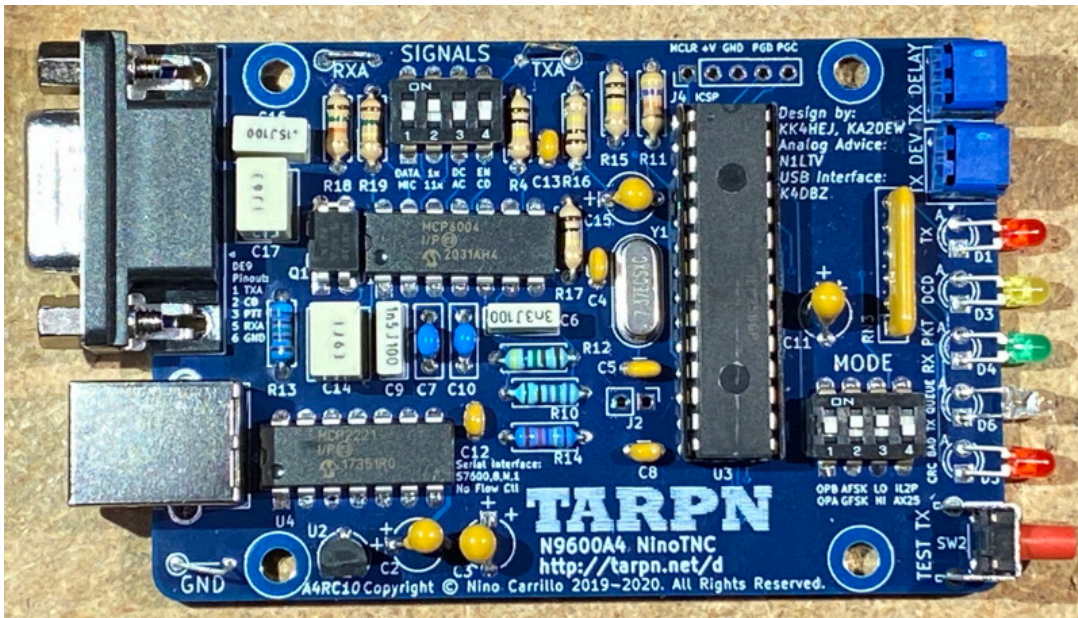

NinoTNC Packet Modem

An opportunity to build something and then :

- Experiment with APRS on 144.800MHz - using our local digipeater, MB7URG
- Experiment with AX.25 on 144.925MHz via MB7NRG
- Experiment with AX.25 chat between members
- Join a community of amateurs building a national packet network.

Finished Board

RATS Modem Kits